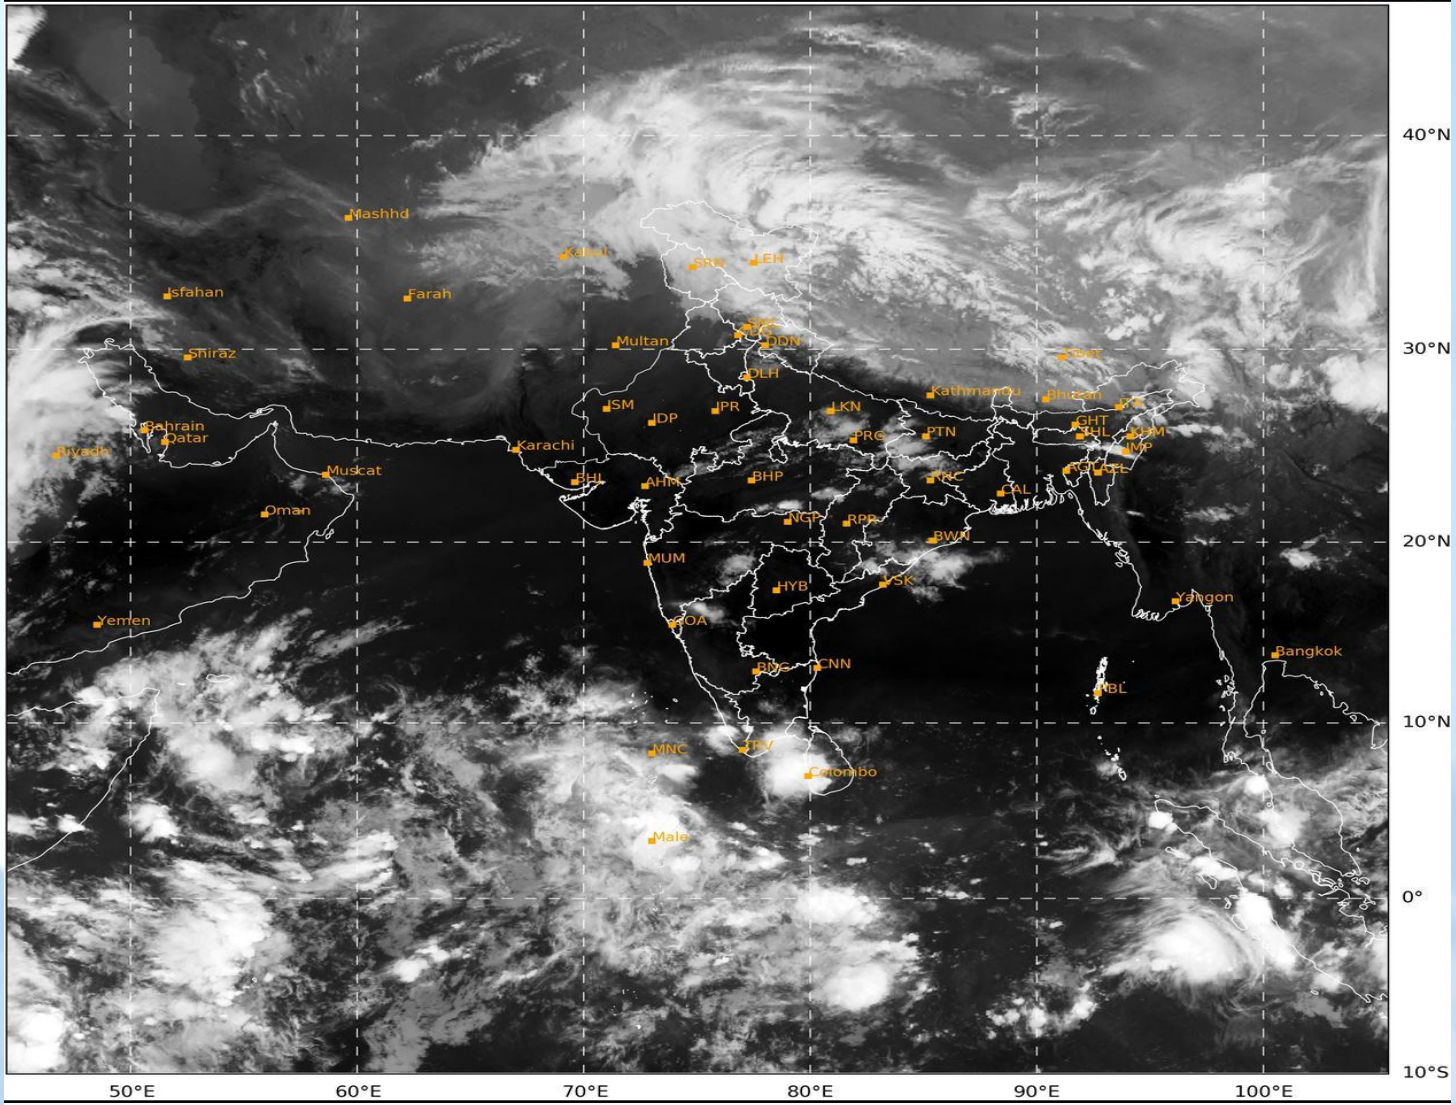

29-Apr-2024

Satellite Picture

SAT : INSAT-3D IMG
IMG_TIR1 10.8 um
LIC Mercator

29-04-2024/(1430 to 1456) GMT
29-04-2024/(2000 to 2026) IST

IMD, DELHI

भारत मौसम विज्ञान विभाग
INDIA METEOROLOGICAL DEPARTMENT